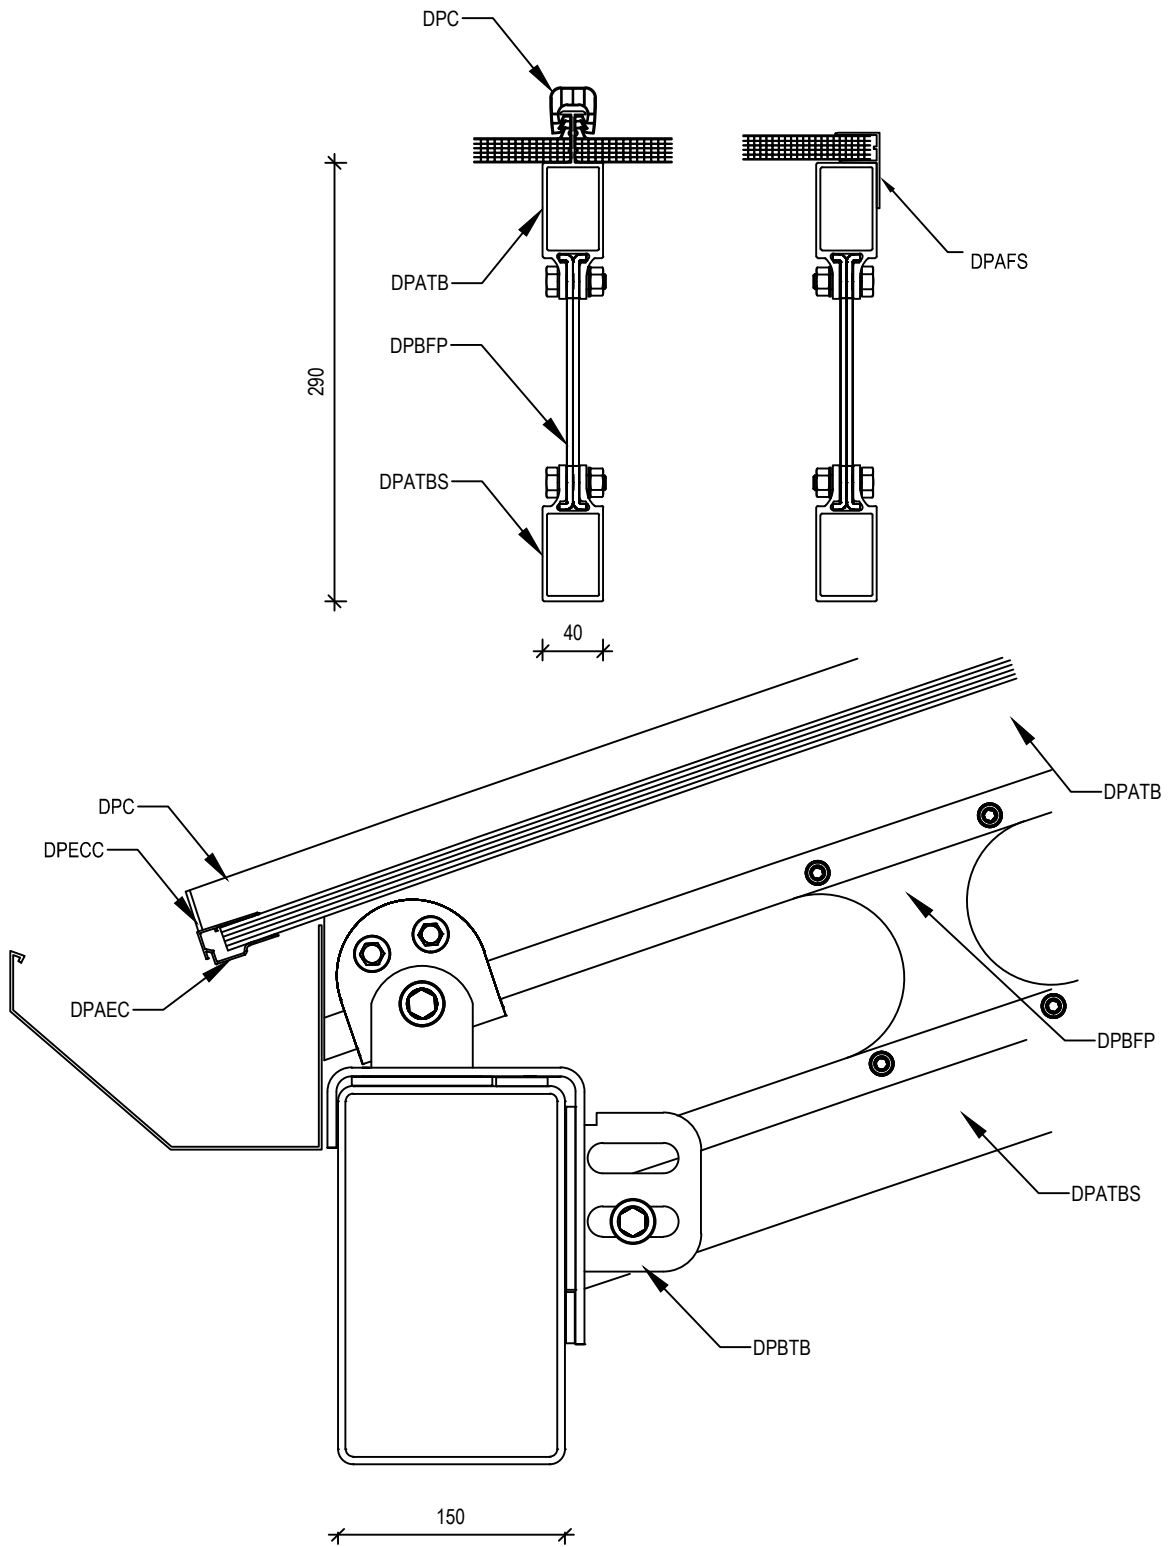

Purlin attachment

Fascia attachment

Gable infill detail

Wall detail

Edge detail

Option one - cut panel

Wall detail

Edge detail

Head detail

Gutter detail

Gable infill detail

Option one - cut panel

Option two - full panel

Ridge detail

Structural gutter

Head detail

Gutter detail

- DPC - polycarbonate connector
- DPECC - polycarbonate connector end cap
- DPAFS16 - 16mm F section
- DPAEC16 - 16mm pivot end cap
- DPALPR - lower pivot for roofs
- DPBS - saddle bracket
- CLAGB - Controllite glazing bar
- CLAEB - Controllite edge bear
- CLAB - Controllite bead and gasket
- CLAMC - Controllite mechanism cover

- DPC - polycarbonate connector
- DPECC - polycarbonate connector end cap
- DPAEC - end cap to suit panel thickness
- DPAFS - F section to suit panel thickness
- DPBTB - truss bracket
- DPBFP - truss fish plate
- DPATB - truss bar
- DPATBS - truss box section