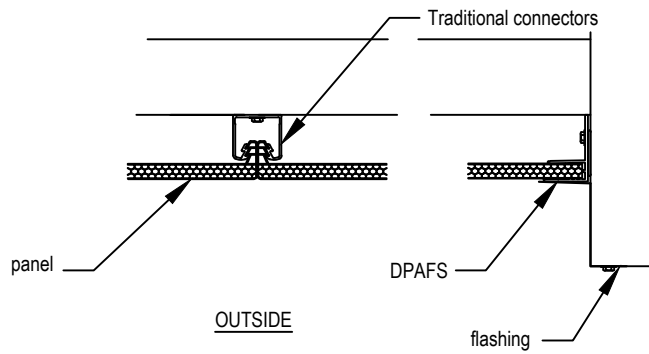

Internal connectors

Internal connectors