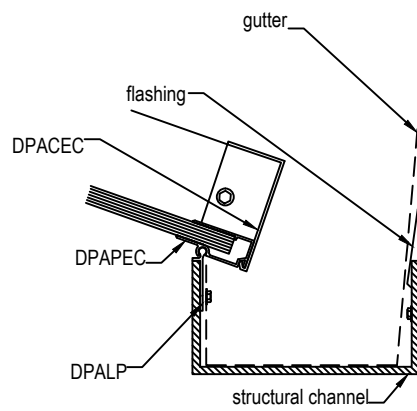

Purlin attachment

Fascia attachment

Gable infill detail

Wall detail

Edge detail

Option one - cut panel

Wall detail

Edge detail

Option two - full panel

Head detail

Gutter detail

Gable infill detail

Option one - cut panel

Option two - full panel

Ridge detail

Structural gutter

Head detail

Gutter detail

Gable infill detail

Option one - cut panel

Option two - full panel

Ridge detail

Structural gutter

Head detail

Gutter detail

- DPC - polycarbonate connector
- DPECC - polycarbonate connector end cap
- DPAFS16 - 16mm F section
- DPAEC16 - 16mm pivot end cap
- DPALPR - lower pivot for roofs
- DPBS - saddle bracket
- CLAGB - Controllite glazing bar
- CLAEB - Controllite edge bear
- CLAB - Controllite bead and gasket
- CLAMC - Controllite mechanism cover