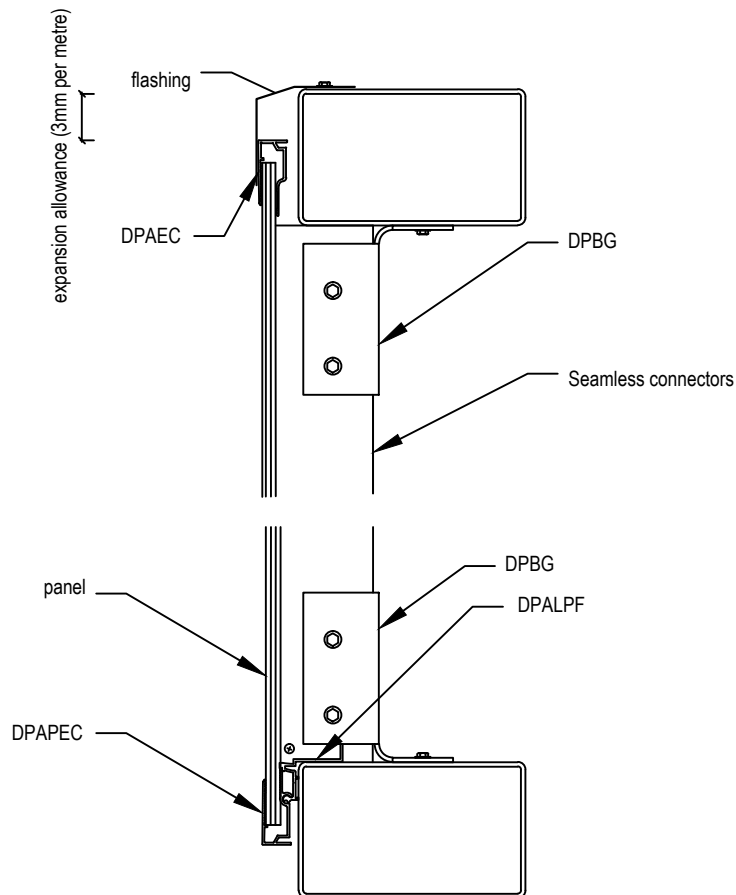

Purlin attachment

Fascia attachment

Gable infill detail

Wall detail

Edge detail

Option one - cut panel

Wall detail

Edge detail

Head detail

Gutter detail

Gable infill detail

Option one - cut panel

Option two - full panel

Ridge detail

Structural gutter

Head detail

- DPC - polycarbonate connector
- DPECC - polycarbonate connector end cap
- DPAEC - end cap to suit panel thickness
- DPAFS - F section to suit panel thickness
- DPBTB - truss bracket
- DPBFP - truss fish plate
- DPATB - truss bar
- DPATBS - truss box section

Internal connectors

Internal connectors

External connectors

External connectors

Seamless Facade

Controlite Facade

Option 1

Option 2