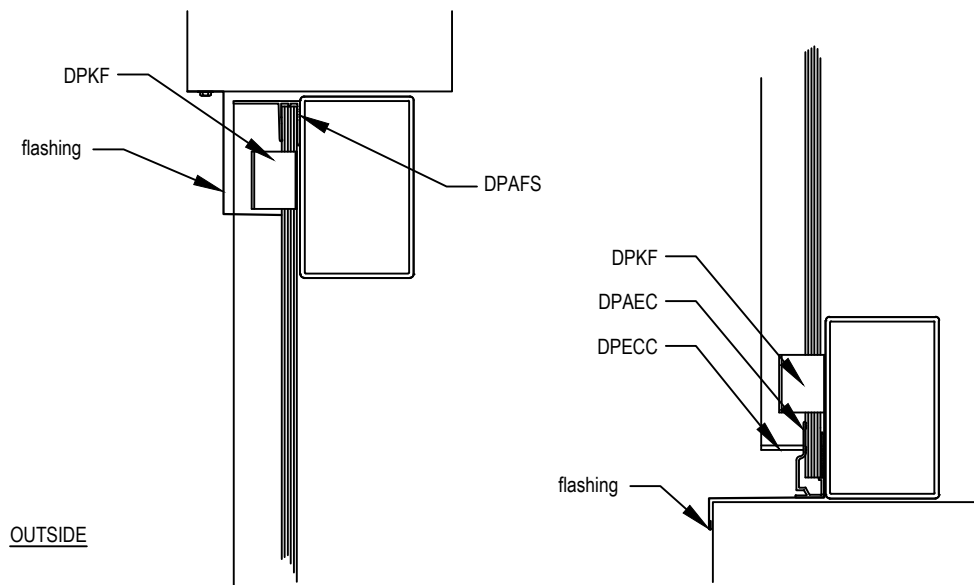

Purlin attachment

Fascia attachment

Gable infill detail

Wall detail

Edge detail

Option one - cut panel

Wall detail

Edge detail

Gutter detail

- DPC - polycarbonate connector
- DPECC - polycarbonate connector end cap
- DPAFS16 - 16mm F section
- DPAEC16 - 16mm pivot end cap
- DPALPR - lower pivot for roofs
- DPBS - saddle bracket
- CLAGB - Controllite glazing bar
- CLAEB - Controllite edge bear
- CLAB - Controllite bead and gasket
- CLAMC - Controllite mechanism cover

- DPC - polycarbonate connector
- DPECC - polycarbonate connector end cap
- DPAEC - end cap to suit panel thickness
- DPAFS - F section to suit panel thickness
- DPBTB - truss bracket
- DPBFP - truss fish plate
- DPATB - truss bar
- DPATBS - truss box section

Internal connectors

Internal connectors

External connectors

External connectors

Seamless Facade

Controlite Facade

Option 1

Option 2