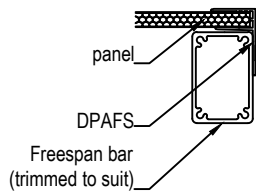

Purlin attachment

Fascia attachment

Gable infill detail

Wall detail

Edge detail

Option one - cut panel

Wall detail

Edge detail

Option two - full panel

Head detail

Gutter detail

Gable infill detail

Option one - cut panel

Option two - full panel

Ridge detail

Structural gutter

Head detail

Gutter detail

Gable infill detail

Option one - cut panel

Option two - full panel

Ridge detail

Structural gutter

Head detail

Gutter detail

- DPC - polycarbonate connector
- DPECC - polycarbonate connector end cap
- DPAFS16 - 16mm F section
- DPAEC16 - 16mm pivot end cap
- DPALPR - lower pivot for roofs
- DPBS - saddle bracket
- CLAGB - Controllite glazing bar
- CLAEB - Controllite edge bear
- CLAB - Controllite bead and gasket
- CLAMC - Controllite mechanism cover