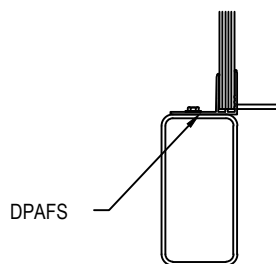

Purlin attachment

Fascia attachment

Gable infill detail

Wall detail

Edge detail

Option one - cut panel

Wall detail

Edge detail

Option two - full panel

Head detail

Gutter detail

Gable infill detail

Option one - cut panel

Option two - full panel

Ridge detail

Structural gutter

Head detail

Gutter detail

Gable infill detail

Option one - cut panel

Option two - full panel

Ridge detail

Structural gutter

Head detail

- DPC - polycarbonate connector
- DPECC - polycarbonate connector end cap
- DPAEC - end cap to suit panel thickness
- DPAFS - F section to suit panel thickness
- DPBTB - truss bracket
- DPBFP - truss fish plate
- DPATB - truss bar
- DPATBS - truss box section