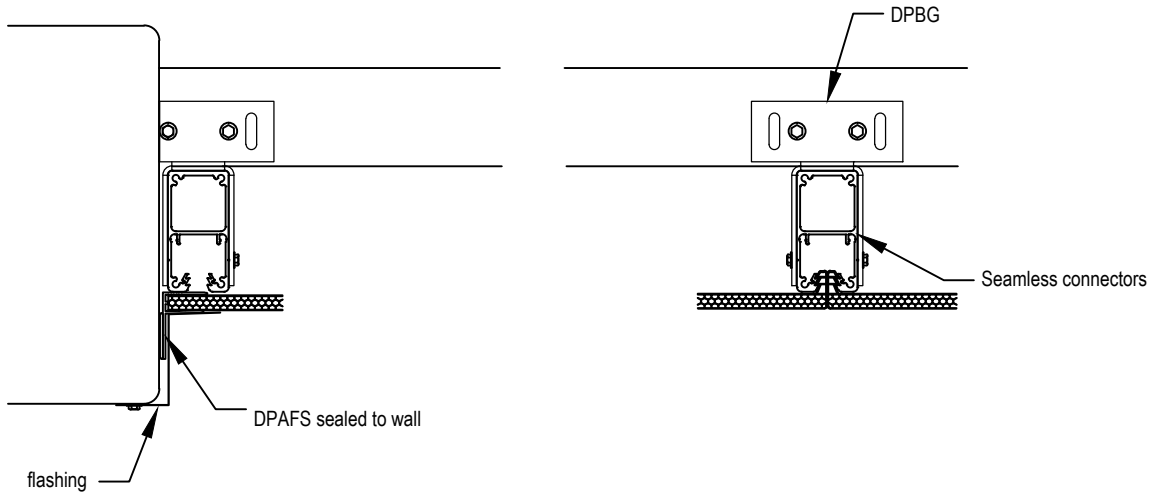

Purlin attachment

Fascia attachment

Gable infill detail

Wall detail

Edge detail

Option one - cut panel

Wall detail

Edge detail

- DPC - polycarbonate connector
- DPECC - polycarbonate connector end cap
- DPAEC - end cap to suit panel thickness
- DPAFS - F section to suit panel thickness
- DPBTB - truss bracket
- DPBFP - truss fish plate
- DPATB - truss bar
- DPATBS - truss box section

Internal connectors

Internal connectors

External connectors

External connectors

Seamless Facade

Controlite Facade

Option 1

Option 2