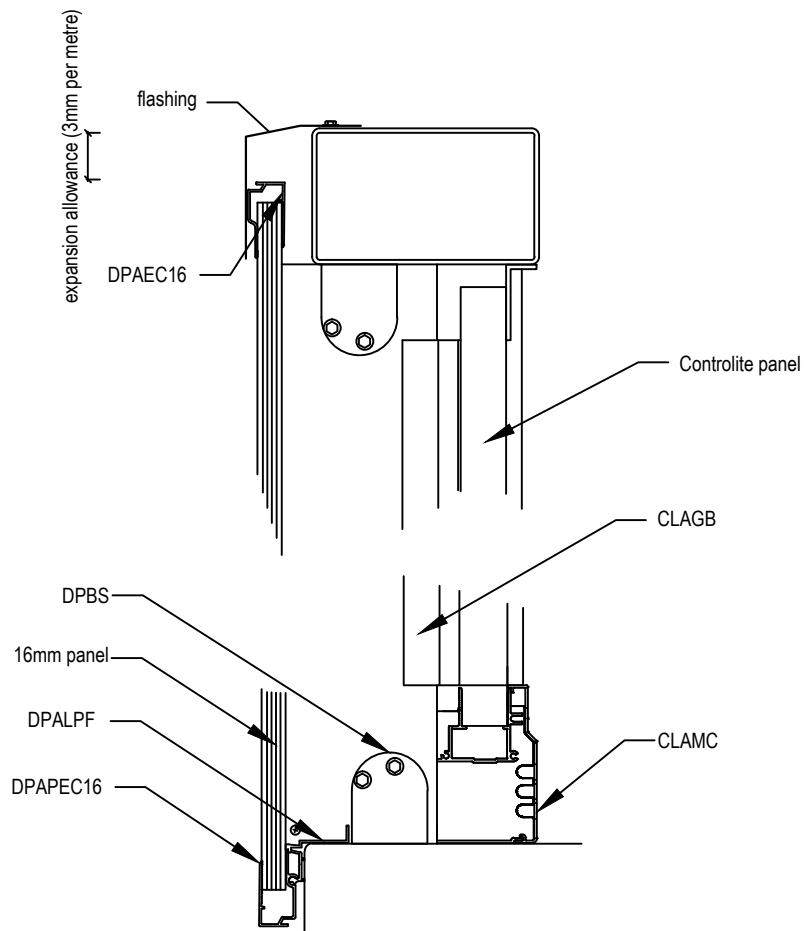

Purlin attachment

Fascia attachment

Gable infill detail

Wall detail

Edge detail

Option one - cut panel

Wall detail

Edge detail

Head detail

Gutter detail

Gable infill detail

Option one - cut panel

Option two - full panel

Ridge detail

Structural gutter

Head detail

- DPC - polycarbonate connector
- DPECC - polycarbonate connector end cap
- DPAEC - end cap to suit panel thickness
- DPAFS - F section to suit panel thickness
- DPBTB - truss bracket
- DPBFP - truss fish plate
- DPATB - truss bar
- DPATBS - truss box section

Internal connectors

Internal connectors

External connectors

External connectors

Seamless Facade

Controlite Facade

Option 1

Option 2