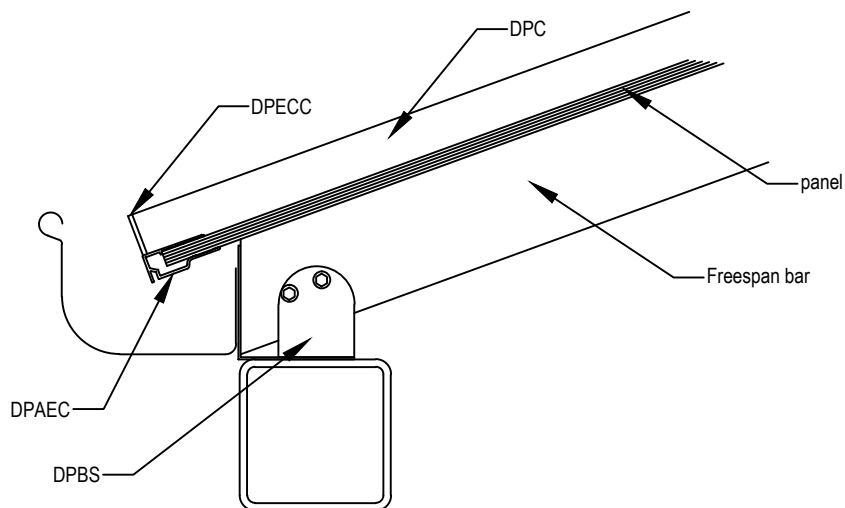

Purlin attachment

Fascia attachment

Gable infill detail

Wall detail

Edge detail

Option one - cut panel

Wall detail

Edge detail

Option two - full panel

Head detail

Gutter detail

Gable infill detail

Option one - cut panel

Option two - full panel

Ridge detail

Structural gutter

Head detail

Gutter detail

Gable infill detail

Option one - cut panel

Option two - full panel

Ridge detail

Structural gutter

Head detail

Gutter detail

- DPC - polycarbonate connector
- DPECC - polycarbonate connector end cap
- DPAFS16 - 16mm F section
- DPAEC16 - 16mm pivot end cap
- DPALPR - lower pivot for roofs
- DPBS - saddle bracket
- CLAGB - Controllite glazing bar
- CLAEB - Controllite edge bear
- CLAB - Controllite bead and gasket
- CLAMC - Controllite mechanism cover