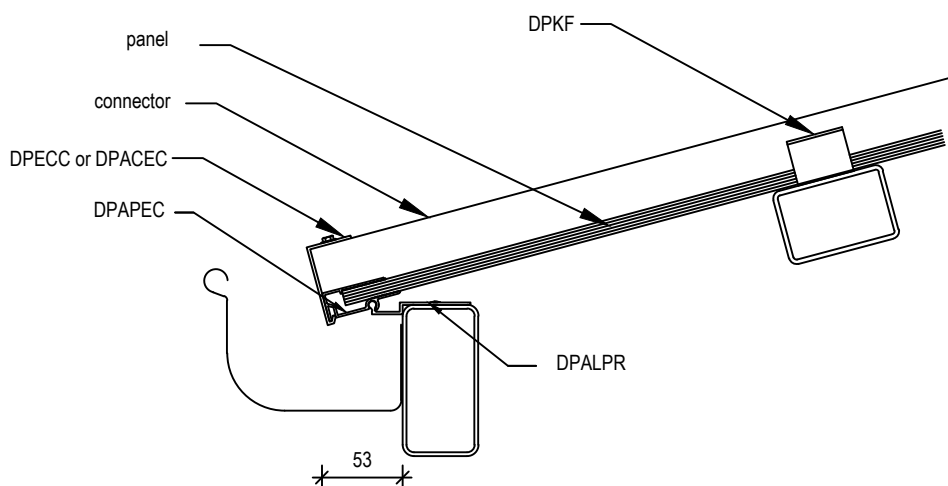

Purlin attachment

Fascia attachment

Gable infill detail

Wall detail

Edge detail

Option one - cut panel

Wall detail

Edge detail

Option two - full panel

Head detail

Gutter detail

Gable infill detail

Option one - cut panel

Option two - full panel

Ridge detail

Structural gutter

Head detail

Gutter detail

Gable infill detail

Option one - cut panel

Option two - full panel

Ridge detail

Structural gutter

Head detail

- DPC - polycarbonate connector
- DPECC - polycarbonate connector end cap
- DPAEC - end cap to suit panel thickness
- DPAFS - F section to suit panel thickness
- DPBTB - truss bracket
- DPBFP - truss fish plate
- DPATB - truss bar
- DPATBS - truss box section