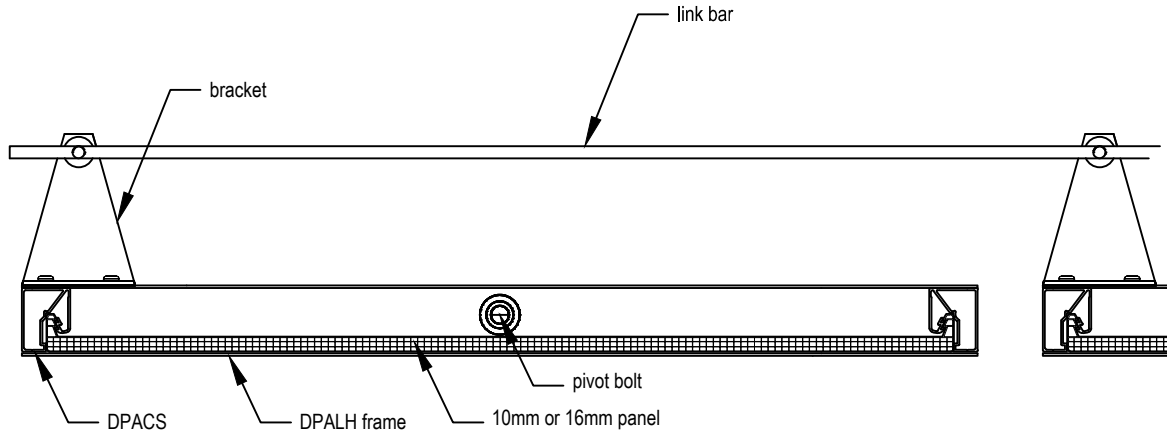

Head detail

Gutter detail

Gable infill detail

Option one - cut panel

Option two - full panel

Ridge detail

Structural gutter

Head detail

- DPC - polycarbonate connector
- DPECC - polycarbonate connector end cap
- DPAEC - end cap to suit panel thickness
- DPAFS - F section to suit panel thickness
- DPBTB - truss bracket
- DPBFP - truss fish plate
- DPATB - truss bar
- DPATBS - truss box section

Internal connectors

Internal connectors

External connectors

External connectors

Seamless Facade

Controlite Facade

Option 1

Option 2