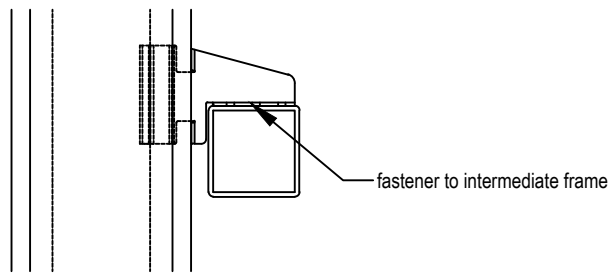

- DPC - polycarbonate connector
- DPECC - polycarbonate connector end cap
- DPAEC - end cap to suit panel thickness
- DPAFS - F section to suit panel thickness
- DPBTB - truss bracket
- DPBFP - truss fish plate
- DPATB - truss bar
- DPATBS - truss box section

Internal connectors

Internal connectors

External connectors

External connectors

Seamless Facade

Controlite Facade

Option 1

Option 2