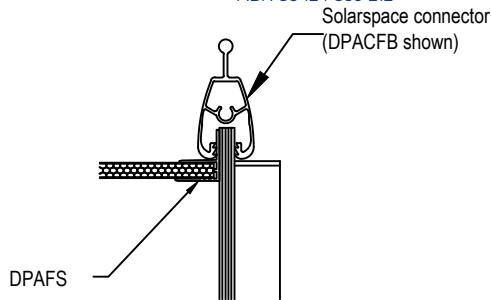

Purlin attachment

Fascia attachment

Gable infill detail

Wall detail

Edge detail

Option one - cut panel

Wall detail

Edge detail

Option two - full panel

Head detail

Gutter detail

Gable infill detail

Option one - cut panel

Option two - full panel

Ridge detail

Structural gutter

Head detail

Gutter detail

Gable infill detail

Option one - cut panel

Option two - full panel

Ridge detail

Structural gutter

Head detail

- DPC - polycarbonate connector
- DPECC - polycarbonate connector end cap
- DPAEC - end cap to suit panel thickness
- DPAFS - F section to suit panel thickness
- DPBTB - truss bracket
- DPBFP - truss fish plate
- DPATB - truss bar
- DPATBS - truss box section