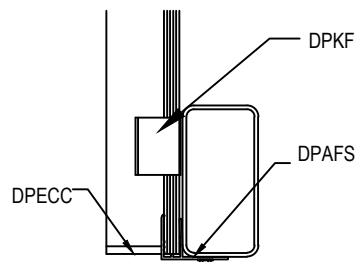

Purlin attachment

Fascia attachment

Gable infill detail

Wall detail

Edge detail

Option one - cut panel

Wall detail

Edge detail

Option two - full panel

Head detail

Gutter detail

Gable infill detail

Option one - cut panel

Option two - full panel

Ridge detail

Structural gutter

Head detail

Gutter detail

Gable infill detail

Option one - cut panel

Option two - full panel

Ridge detail

Structural gutter

Head detail

Gutter detail

- DPC - polycarbonate connector
- DPECC - polycarbonate connector end cap
- DPAFS16 - 16mm F section
- DPAEC16 - 16mm pivot end cap
- DPALPR - lower pivot for roofs
- DPBS - saddle bracket
- CLAGB - Controllite glazing bar
- CLAEB - Controllite edge bear
- CLAB - Controllite bead and gasket
- CLAMC - Controllite mechanism cover