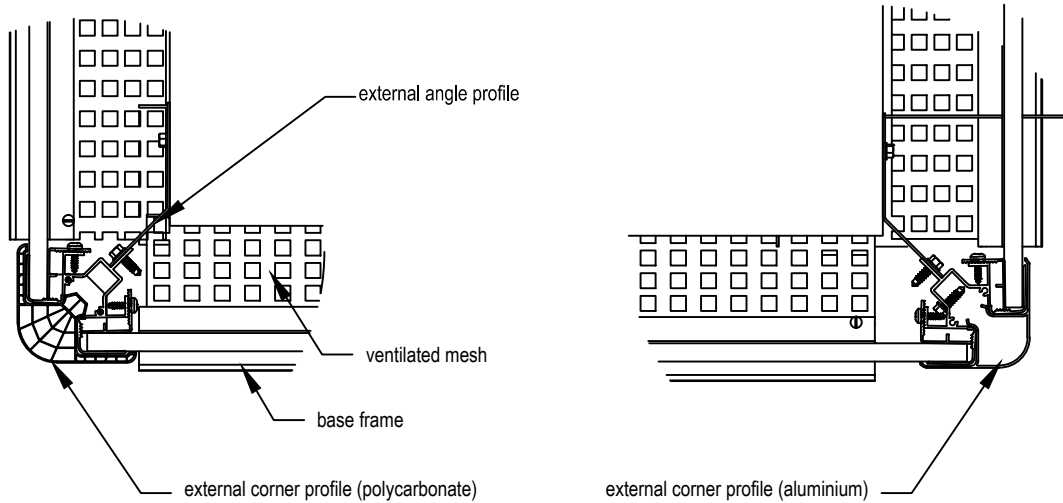

Purlin attachment

Fascia attachment

Gable infill detail

Wall detail

Edge detail

Option one - cut panel

Wall detail

Edge detail

Head detail

Gutter detail

Gable infill detail

Option one - cut panel

Option two - full panel

Ridge detail

Structural gutter

Head detail

- DPC - polycarbonate connector
- DPECC - polycarbonate connector end cap
- DPAEC - end cap to suit panel thickness
- DPAFS - F section to suit panel thickness
- DPBTB - truss bracket
- DPBFP - truss fish plate
- DPATB - truss bar
- DPATBS - truss box section

Internal connectors

Internal connectors

External connectors

External connectors

Seamless Facade

Controlite Facade

Option 1

Option 2