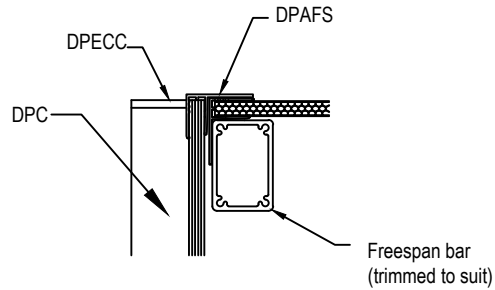

Purlin attachment

Fascia attachment

Gable infill detail

Wall detail

Edge detail

Option one - cut panel

Wall detail

Edge detail

Option two - full panel

Head detail

Gutter detail

Gable infill detail

Option one - cut panel

Option two - full panel

Ridge detail

Structural gutter

Head detail

Gutter detail

Gable infill detail

Option one - cut panel

Option two - full panel

Ridge detail

Structural gutter

Head detail

Gutter detail

- DPC - polycarbonate connector
- DPECC - polycarbonate connector end cap
- DPAFS16 - 16mm F section
- DPAEC16 - 16mm pivot end cap
- DPALPR - lower pivot for roofs
- DPBS - saddle bracket
- CLAGB - Controllite glazing bar
- CLAEB - Controllite edge bear
- CLAB - Controllite bead and gasket
- CLAMC - Controllite mechanism cover