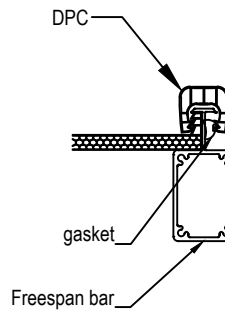

Purlin attachment

Fascia attachment

Gable infill detail

Wall detail

Edge detail

Option one - cut panel

Wall detail

Edge detail

Option two - full panel

Head detail

Gutter detail

Gable infill detail

Option one - cut panel

Option two - full panel

Ridge detail

Structural gutter

Head detail

Gutter detail

Gable infill detail

Option one - cut panel

Option two - full panel

Ridge detail

Structural gutter

Head detail

Gutter detail

- DPC - polycarbonate connector
- DPECC - polycarbonate connector end cap
- DPAFS16 - 16mm F section
- DPAEC16 - 16mm pivot end cap
- DPALPR - lower pivot for roofs
- DPBS - saddle bracket
- CLAGB - Controllite glazing bar
- CLAEB - Controllite edge bear
- CLAB - Controllite bead and gasket
- CLAMC - Controllite mechanism cover