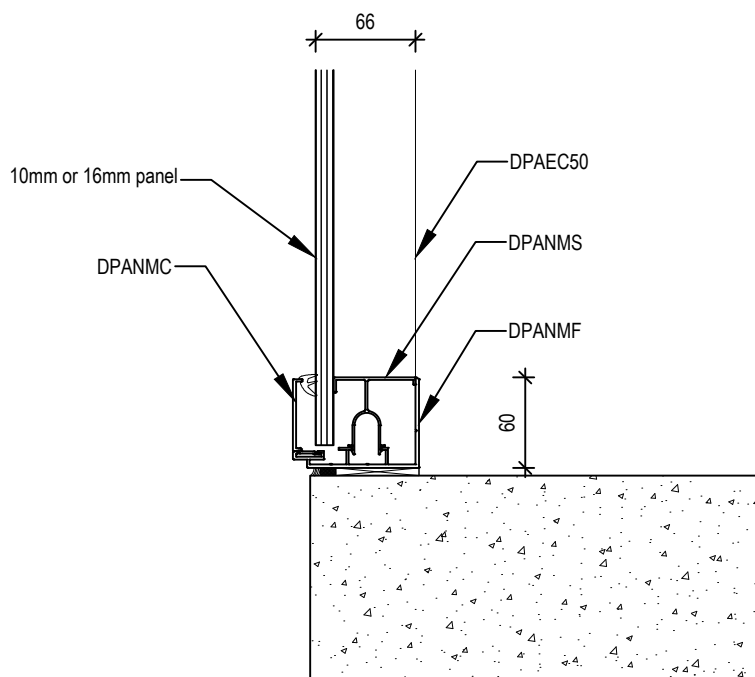

Purlin attachment

Fascia attachment

Gable infill detail

Wall detail

Edge detail

Option one - cut panel

Wall detail

Edge detail

- DPC - polycarbonate connector
- DPECC - polycarbonate connector end cap
- DPAEC - end cap to suit panel thickness
- DPAFS - F section to suit panel thickness
- DPBTB - truss bracket
- DPBFP - truss fish plate
- DPATB - truss bar
- DPATBS - truss box section

Internal connectors

Internal connectors

External connectors

External connectors

Seamless Facade

Controlite Facade

Option 1

Option 2