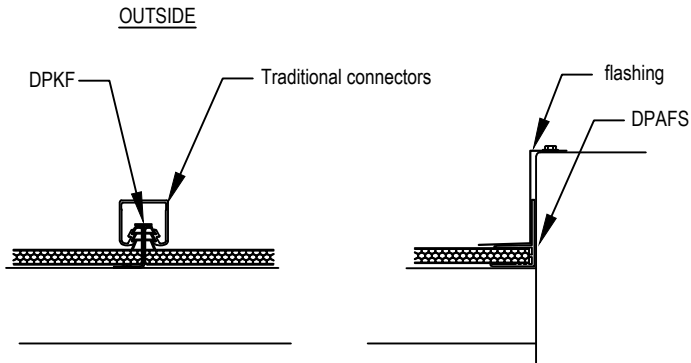

Head detail

Gutter detail

Gable infill detail

Option one - cut panel

Option two - full panel

Ridge detail

Structural gutter

Head detail

Gutter detail

- DPC - polycarbonate connector
- DPECC - polycarbonate connector end cap
- DPAFS16 - 16mm F section
- DPAEC16 - 16mm pivot end cap
- DPALPR - lower pivot for roofs
- DPBS - saddle bracket
- CLAGB - Controllite glazing bar
- CLAEB - Controllite edge bear
- CLAB - Controllite bead and gasket
- CLAMC - Controllite mechanism cover

- DPC - polycarbonate connector
- DPECC - polycarbonate connector end cap
- DPAEC - end cap to suit panel thickness
- DPAFS - F section to suit panel thickness
- DPBTB - truss bracket
- DPBFP - truss fish plate
- DPATB - truss bar
- DPATBS - truss box section

Internal connectors

Internal connectors

External connectors

External connectors

Seamless Facade

Controlite Facade

Option 1

Option 2