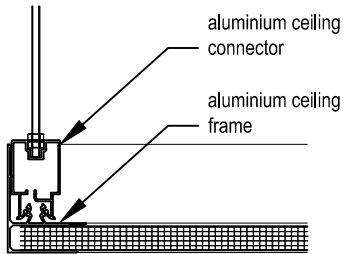

Gutter detail

- DPC - polycarbonate connector
- DPECC - polycarbonate connector end cap
- DPAFS16 - 16mm F section
- DPAEC16 - 16mm pivot end cap
- DPALPR - lower pivot for roofs
- DPBS - saddle bracket
- CLAGB - Controllite glazing bar
- CLAEB - Controllite edge bear
- CLAB - Controllite bead and gasket
- CLAMC - Controllite mechanism cover

- DPC - polycarbonate connector
- DPECC - polycarbonate connector end cap
- DPAEC - end cap to suit panel thickness
- DPAFS - F section to suit panel thickness
- DPBTB - truss bracket
- DPBFP - truss fish plate
- DPATB - truss bar
- DPATBS - truss box section

Internal connectors

Internal connectors

External connectors

External connectors

Seamless Facade

Controlite Facade

Option 1

Option 2