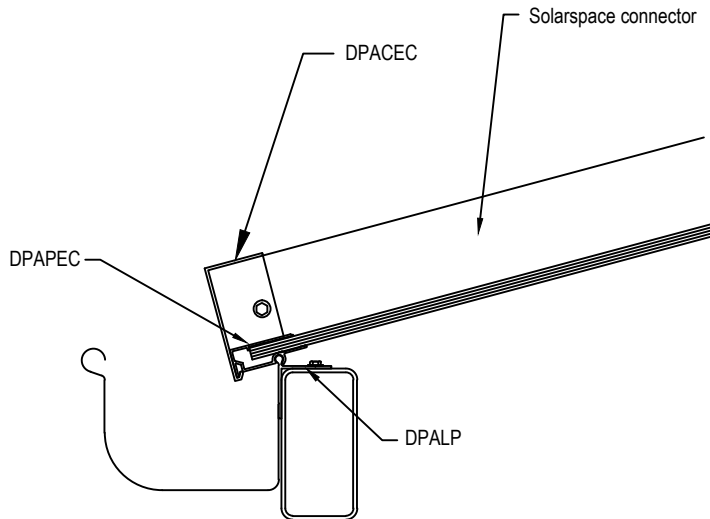

Purlin attachment

Fascia attachment

Gable infill detail

Wall detail

Edge detail

Option one - cut panel

Wall detail

Edge detail

Option two - full panel

Head detail

Gutter detail

Gable infill detail

Option one - cut panel

Option two - full panel

Ridge detail

Structural gutter

Head detail

Gutter detail

Gable infill detail

Option one - cut panel

Option two - full panel

Ridge detail

Structural gutter

Head detail

Gutter detail

- DPC - polycarbonate connector
- DPECC - polycarbonate connector end cap
- DPAFS16 - 16mm F section
- DPAEC16 - 16mm pivot end cap
- DPALPR - lower pivot for roofs
- DPBS - saddle bracket
- CLAGB - Controllite glazing bar
- CLAEB - Controllite edge bear
- CLAB - Controllite bead and gasket
- CLAMC - Controllite mechanism cover