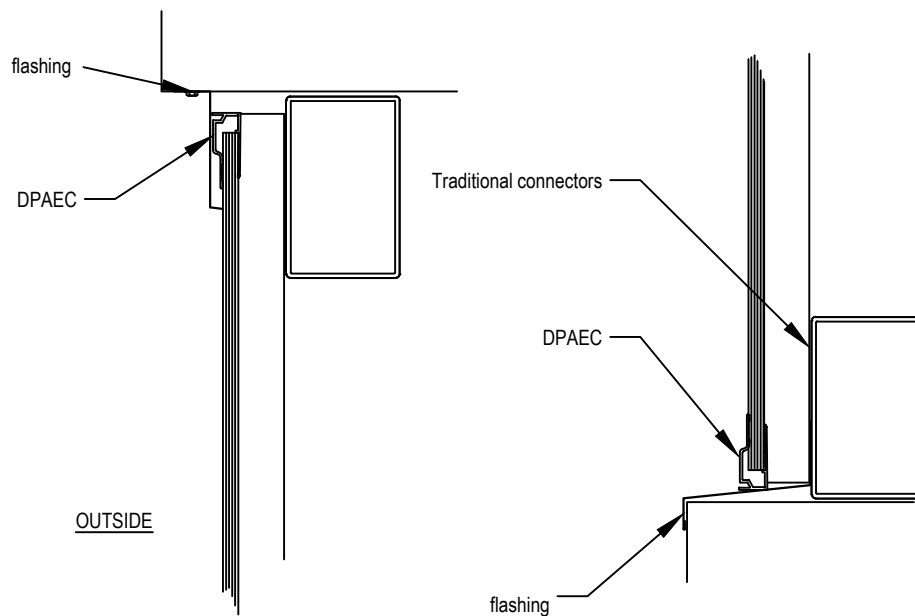

Internal connectors