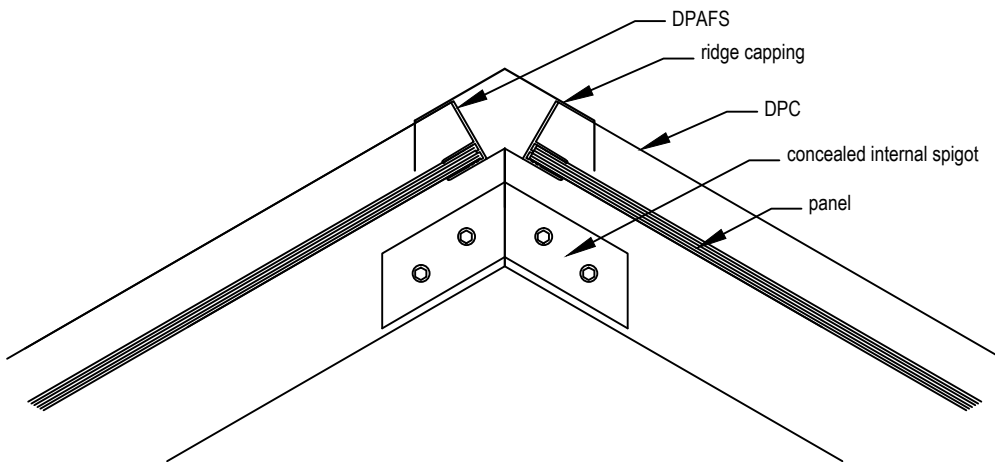

Purlin attachment

Fascia attachment

Gable infill detail

Wall detail

Edge detail

Option one - cut panel

Wall detail

Edge detail

Option two - full panel

Head detail

Gutter detail

Gable infill detail

Option one - cut panel

Option two - full panel

Ridge detail

Structural gutter

Head detail

Gutter detail

Gable infill detail

Option one - cut panel

Option two - full panel

Ridge detail

Structural gutter

Head detail

Gutter detail

- DPC - polycarbonate connector
- DPECC - polycarbonate connector end cap
- DPAFS16 - 16mm F section
- DPAEC16 - 16mm pivot end cap
- DPALPR - lower pivot for roofs
- DPBS - saddle bracket
- CLAGB - Controllite glazing bar
- CLAEB - Controllite edge bear
- CLAB - Controllite bead and gasket
- CLAMC - Controllite mechanism cover