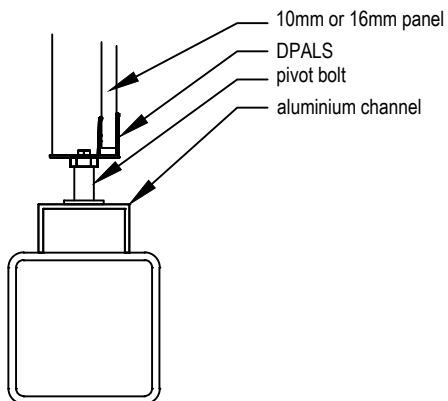

- DPC - polycarbonate connector
- DPECC - polycarbonate connector end cap
- DPAEC - end cap to suit panel thickness
- DPAFS - F section to suit panel thickness
- DPBTB - truss bracket
- DPBFP - truss fish plate
- DPATB - truss bar
- DPATBS - truss box section

Internal connectors

Internal connectors

External connectors

External connectors

Seamless Facade

Controlite Facade

Option 1

Option 2