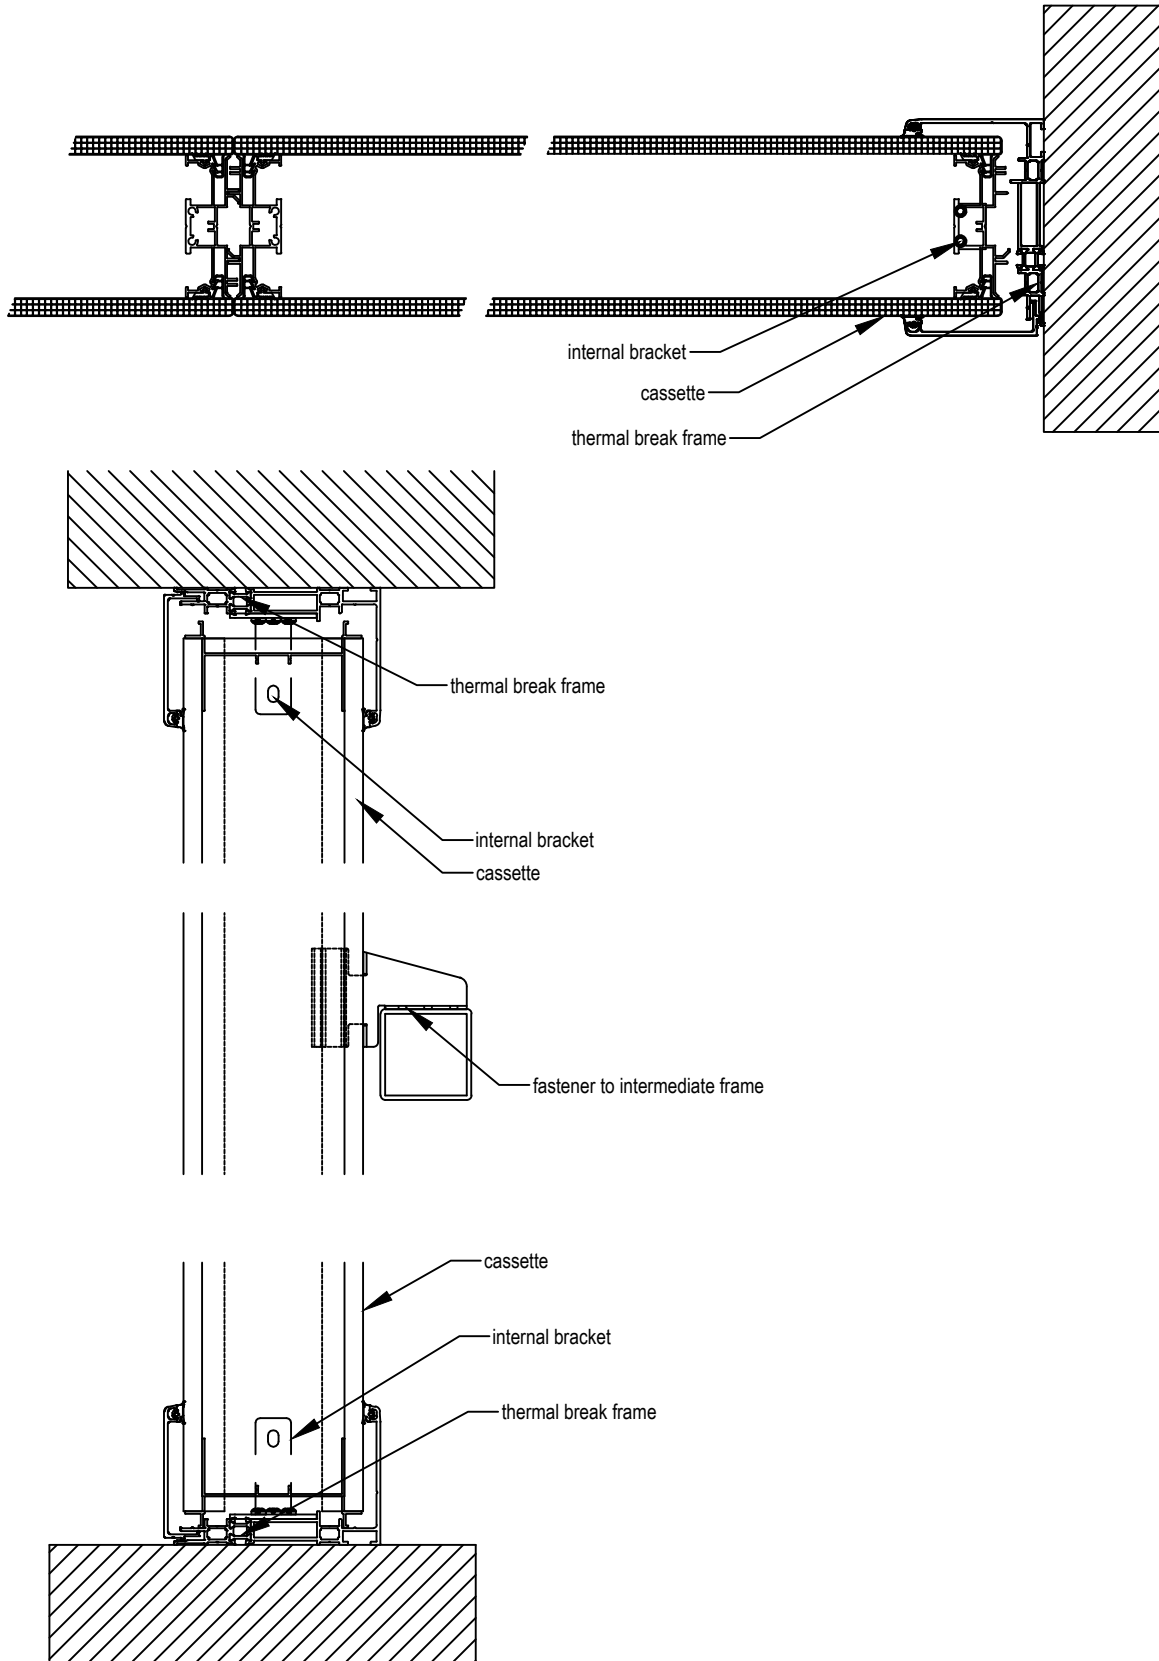

Purlin attachment

Fascia attachment

Gable infill detail

Wall detail

Edge detail

Option one - cut panel

Wall detail

Edge detail

Head detail

Gutter detail

Gable infill detail

Option one - cut panel

Option two - full panel

Ridge detail

Structural gutter

Head detail

- DPC - polycarbonate connector
- DPECC - polycarbonate connector end cap
- DPAEC - end cap to suit panel thickness
- DPAFS - F section to suit panel thickness
- DPBTB - truss bracket
- DPBFP - truss fish plate
- DPATB - truss bar
- DPATBS - truss box section

Internal connectors

Internal connectors

External connectors

External connectors

Seamless Facade

Controlite Facade

Option 1

Option 2