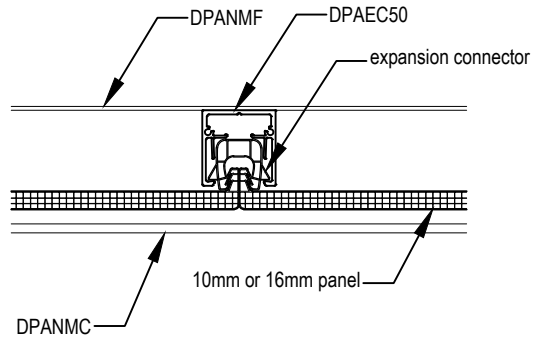

Head detail

Gutter detail

Gable infill detail

Option one - cut panel

Option two - full panel

Ridge detail

Structural gutter

Head detail

- DPC - polycarbonate connector
- DPECC - polycarbonate connector end cap
- DPAEC - end cap to suit panel thickness
- DPAFS - F section to suit panel thickness
- DPBTB - truss bracket
- DPBFP - truss fish plate
- DPATB - truss bar
- DPATBS - truss box section

Internal connectors

Internal connectors

External connectors

External connectors

Seamless Facade

Controlite Facade

Option 1

Option 2