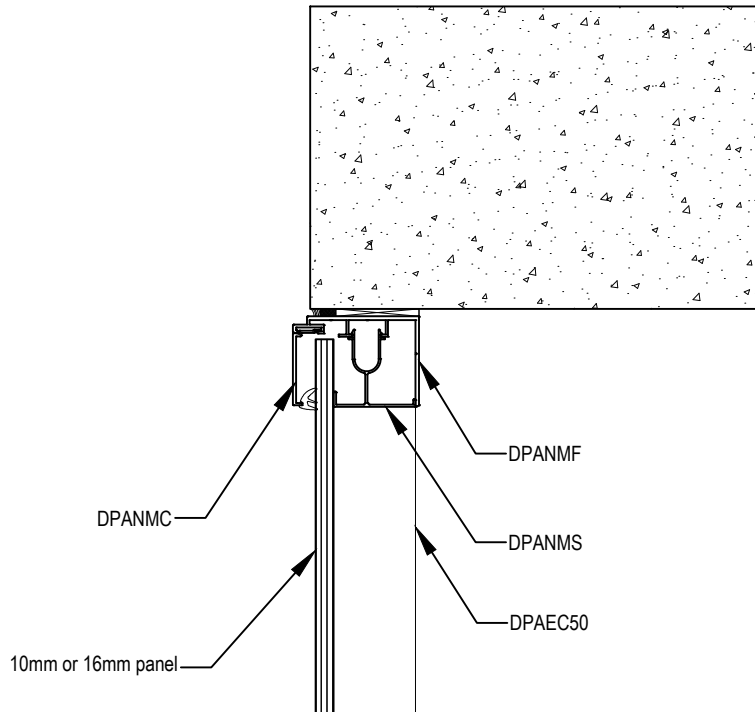

Purlin attachment

Fascia attachment

Gable infill detail

Wall detail

Edge detail

Option one - cut panel

Wall detail

Edge detail

Head detail

Gutter detail

Gable infill detail

Option one - cut panel

Option two - full panel

Ridge detail

Structural gutter

Head detail

- DPC - polycarbonate connector
- DPECC - polycarbonate connector end cap
- DPAEC - end cap to suit panel thickness
- DPAFS - F section to suit panel thickness
- DPBTB - truss bracket
- DPBFP - truss fish plate
- DPATB - truss bar
- DPATBS - truss box section

Internal connectors

Internal connectors

External connectors

External connectors

Seamless Facade

Controlite Facade

Option 1

Option 2