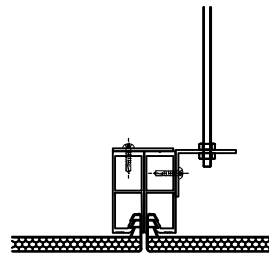

Purlin attachment

Fascia attachment

Gable infill detail

Wall detail

Edge detail

Option one - cut panel

Wall detail

Edge detail

Head detail

Gutter detail

Gable infill detail

Option one - cut panel

Option two - full panel

Ridge detail

Structural gutter

Head detail

- DPC - polycarbonate connector
- DPECC - polycarbonate connector end cap
- DPAEC - end cap to suit panel thickness
- DPAFS - F section to suit panel thickness
- DPBTB - truss bracket
- DPBFP - truss fish plate
- DPATB - truss bar
- DPATBS - truss box section

Internal connectors

Internal connectors

External connectors

External connectors

Seamless Facade

Controlite Facade

Option 1

Option 2