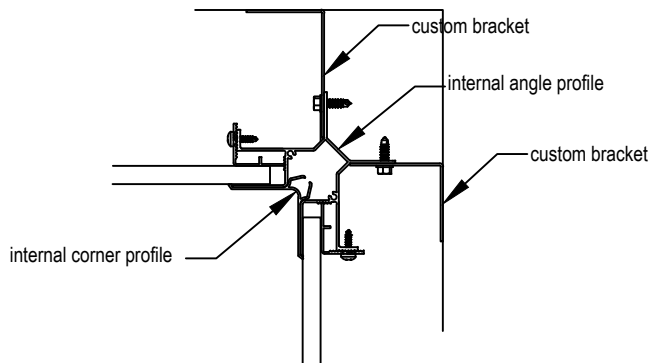

Purlin attachment

Fascia attachment

Gable infill detail

Wall detail

Edge detail

Option one - cut panel

Wall detail

Edge detail

Head detail

Gutter detail

Gable infill detail

Option one - cut panel

Option two - full panel

Ridge detail

Structural gutter

Head detail

- DPC - polycarbonate connector
- DPECC - polycarbonate connector end cap
- DPAEC - end cap to suit panel thickness
- DPAFS - F section to suit panel thickness
- DPBTB - truss bracket
- DPBFP - truss fish plate
- DPATB - truss bar
- DPATBS - truss box section

Internal connectors

Internal connectors

External connectors

External connectors

Seamless Facade

Controlite Facade

Option 1

Option 2