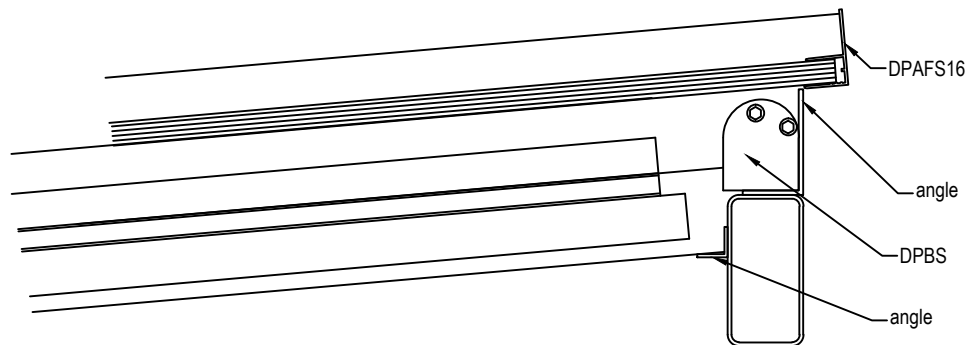

Purlin attachment

Fascia attachment

Gable infill detail

Wall detail

Edge detail

Option one - cut panel

Wall detail

Edge detail

Option two - full panel

Head detail

Gutter detail

Gable infill detail

Option one - cut panel

Option two - full panel

Ridge detail

Structural gutter

Head detail

Gutter detail

Gable infill detail

Option one - cut panel

Option two - full panel

Ridge detail

Structural gutter

Head detail

Gutter detail

- DPC - polycarbonate connector
- DPECC - polycarbonate connector end cap
- DPAFS16 - 16mm F section
- DPAEC16 - 16mm pivot end cap
- DPALPR - lower pivot for roofs
- DPBS - saddle bracket
- CLAGB - Controllite glazing bar
- CLAEB - Controllite edge bear
- CLAB - Controllite bead and gasket
- CLAMC - Controllite mechanism cover