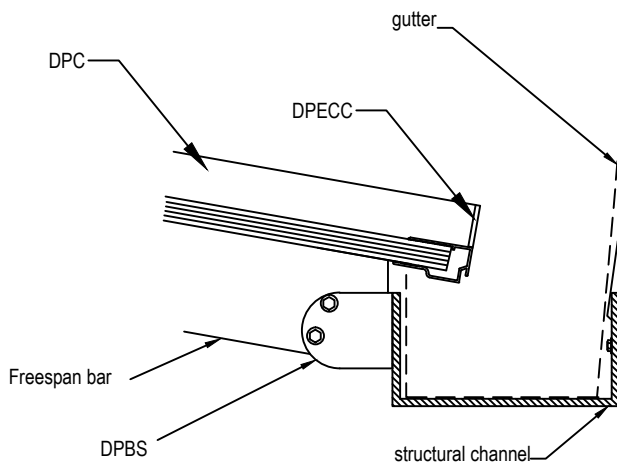

Purlin attachment

Fascia attachment

Gable infill detail

Wall detail

Edge detail

Option one - cut panel

Wall detail

Edge detail

Head detail

Gutter detail

Gable infill detail

Option one - cut panel

Option two - full panel

Ridge detail

Structural gutter

Head detail

Gutter detail

- DPC - polycarbonate connector
- DPECC - polycarbonate connector end cap
- DPAFS16 - 16mm F section
- DPAEC16 - 16mm pivot end cap
- DPALPR - lower pivot for roofs
- DPBS - saddle bracket
- CLAGB - Controllite glazing bar
- CLAEB - Controllite edge bear
- CLAB - Controllite bead and gasket
- CLAMC - Controllite mechanism cover

- DPC - polycarbonate connector
- DPECC - polycarbonate connector end cap
- DPAEC - end cap to suit panel thickness
- DPAFS - F section to suit panel thickness
- DPBTB - truss bracket
- DPBFP - truss fish plate
- DPATB - truss bar
- DPATBS - truss box section