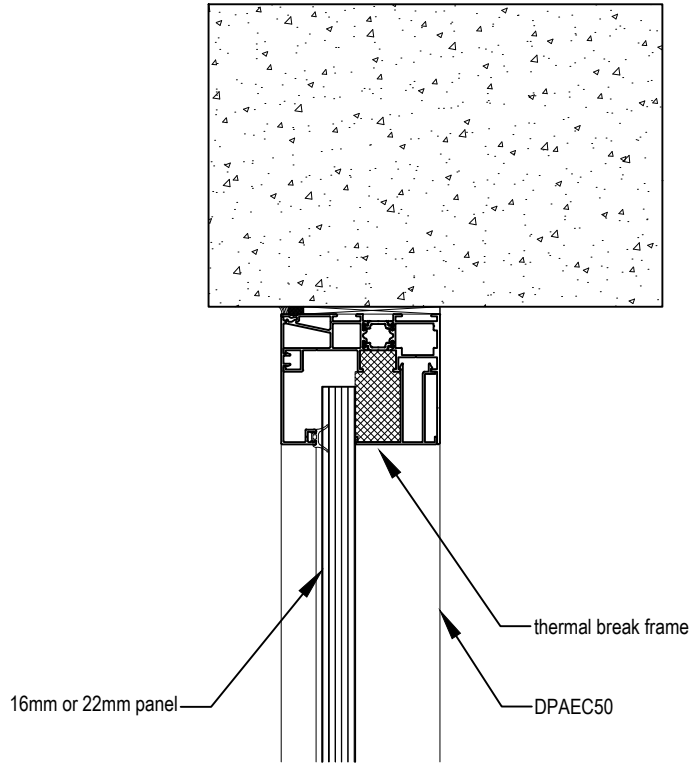

Purlin attachment

Fascia attachment

Gable infill detail

Wall detail

Edge detail

Option one - cut panel

Wall detail

Edge detail

- DPC - polycarbonate connector
- DPECC - polycarbonate connector end cap
- DPAEC - end cap to suit panel thickness
- DPAFS - F section to suit panel thickness
- DPBTB - truss bracket
- DPBFP - truss fish plate
- DPATB - truss bar
- DPATBS - truss box section

Internal connectors

Internal connectors

External connectors

External connectors

Seamless Facade

Controlite Facade

Option 1

Option 2