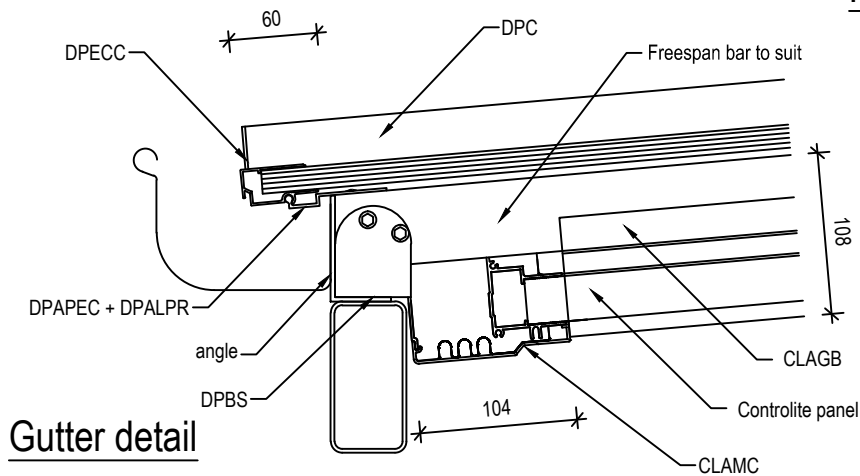

Purlin attachment

Fascia attachment

Gable infill detail

Wall detail

Edge detail

Option one - cut panel

Wall detail

Edge detail

Head detail

Gutter detail

Gable infill detail

Option one - cut panel

Option two - full panel

Ridge detail

Structural gutter

Head detail

Gutter detail

- DPC - polycarbonate connector
- DPECC - polycarbonate connector end cap
- DPAFS16 - 16mm F section
- DPAEC16 - 16mm pivot end cap
- DPALPR - lower pivot for roofs
- DPBS - saddle bracket
- CLAGB - Controllite glazing bar
- CLAEB - Controllite edge bear
- CLAB - Controllite bead and gasket
- CLAMC - Controllite mechanism cover

- DPC - polycarbonate connector
- DPECC - polycarbonate connector end cap
- DPAEC - end cap to suit panel thickness
- DPAFS - F section to suit panel thickness
- DPBTB - truss bracket
- DPBFP - truss fish plate
- DPATB - truss bar
- DPATBS - truss box section