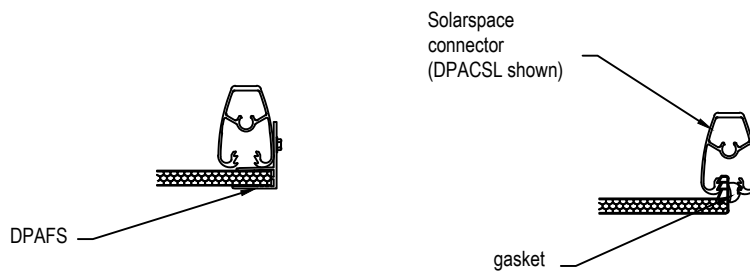

Purlin attachment

Fascia attachment

Gable infill detail

Wall detail

Edge detail

Option one - cut panel

Wall detail

Edge detail

Option two - full panel

Head detail

Gutter detail

Gable infill detail

Option one - cut panel

Option two - full panel

Ridge detail

Structural gutter

Head detail

Gutter detail

Gable infill detail

Option one - cut panel

Option two - full panel

Ridge detail

Structural gutter

Head detail

Gutter detail

- DPC - polycarbonate connector
- DPECC - polycarbonate connector end cap
- DPAFS16 - 16mm F section
- DPAEC16 - 16mm pivot end cap
- DPALPR - lower pivot for roofs
- DPBS - saddle bracket
- CLAGB - Controllite glazing bar
- CLAEB - Controllite edge bear
- CLAB - Controllite bead and gasket
- CLAMC - Controllite mechanism cover