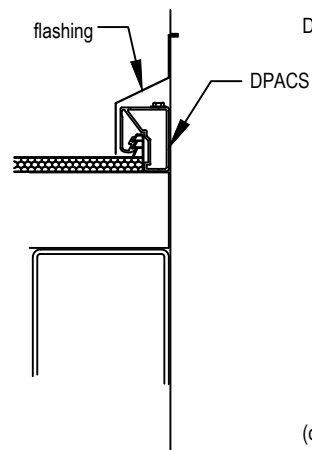

Purlin attachment

Fascia attachment

Gable infill detail

Wall detail

Edge detail

Option one - cut panel

Wall detail

Edge detail

Option two - full panel

Head detail

Gutter detail

Gable infill detail

Option one - cut panel

Option two - full panel

Ridge detail

Structural gutter

Head detail

Gutter detail

Gable infill detail

Option one - cut panel

Option two - full panel

Ridge detail

Structural gutter

Head detail

- DPC - polycarbonate connector
- DPECC - polycarbonate connector end cap
- DPAEC - end cap to suit panel thickness
- DPAFS - F section to suit panel thickness
- DPBTB - truss bracket
- DPBFP - truss fish plate
- DPATB - truss bar
- DPATBS - truss box section