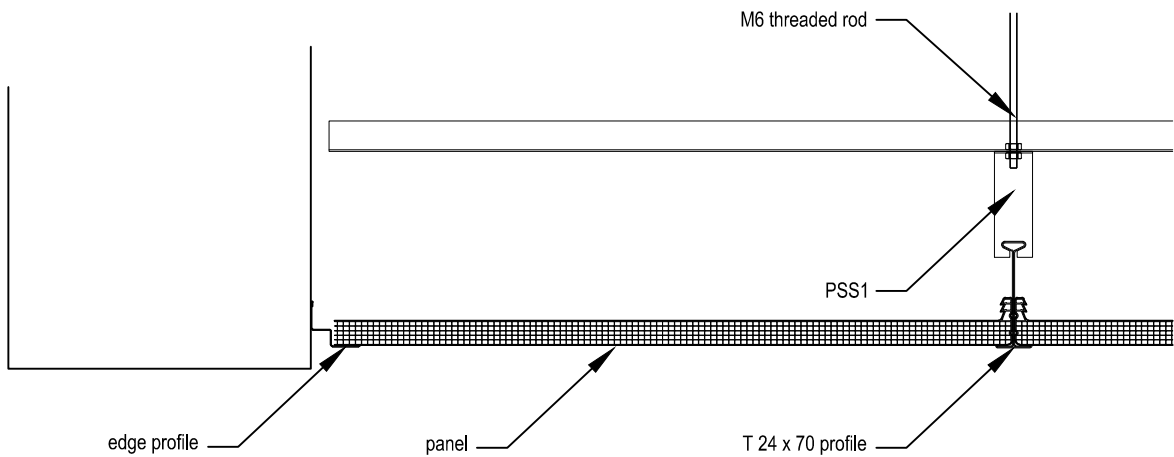

- DPC - polycarbonate connector
- DPECC - polycarbonate connector end cap
- DPAEC - end cap to suit panel thickness
- DPAFS - F section to suit panel thickness
- DPBTB - truss bracket
- DPBFP - truss fish plate
- DPATB - truss bar
- DPATBS - truss box section

Internal connectors

Internal connectors

External connectors

External connectors

Seamless Facade

Controlite Facade

Option 1

Option 2