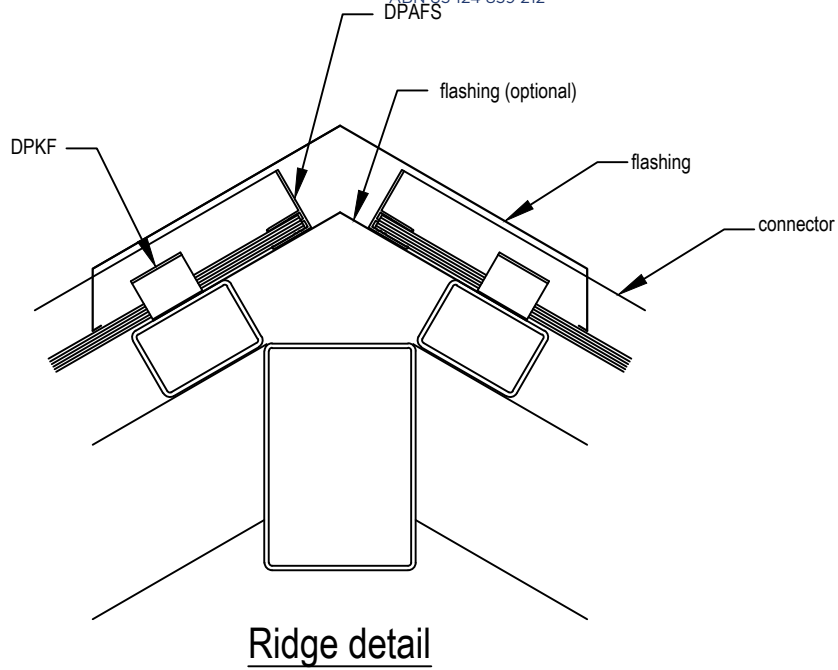

Purlin attachment

Fascia attachment

Gable infill detail

Wall detail

Edge detail

Option one - cut panel

Wall detail

Edge detail

Option two - full panel

Head detail

Gutter detail

Gable infill detail

Option one - cut panel

Option two - full panel

Ridge detail

Structural gutter

Head detail

Gutter detail

Gable infill detail

Option one - cut panel

Option two - full panel

Ridge detail

Structural gutter

Head detail

- DPC - polycarbonate connector
- DPECC - polycarbonate connector end cap
- DPAEC - end cap to suit panel thickness
- DPAFS - F section to suit panel thickness
- DPBTB - truss bracket
- DPBFP - truss fish plate
- DPATB - truss bar
- DPATBS - truss box section