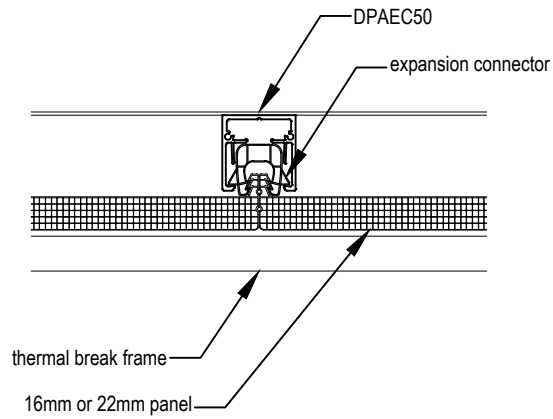

- DPC - polycarbonate connector
- DPECC - polycarbonate connector end cap
- DPAEC - end cap to suit panel thickness
- DPAFS - F section to suit panel thickness
- DPBTB - truss bracket
- DPBFP - truss fish plate
- DPATB - truss bar
- DPATBS - truss box section

Internal connectors

Internal connectors

External connectors

External connectors

Seamless Facade

Controlite Facade

Option 1

Option 2