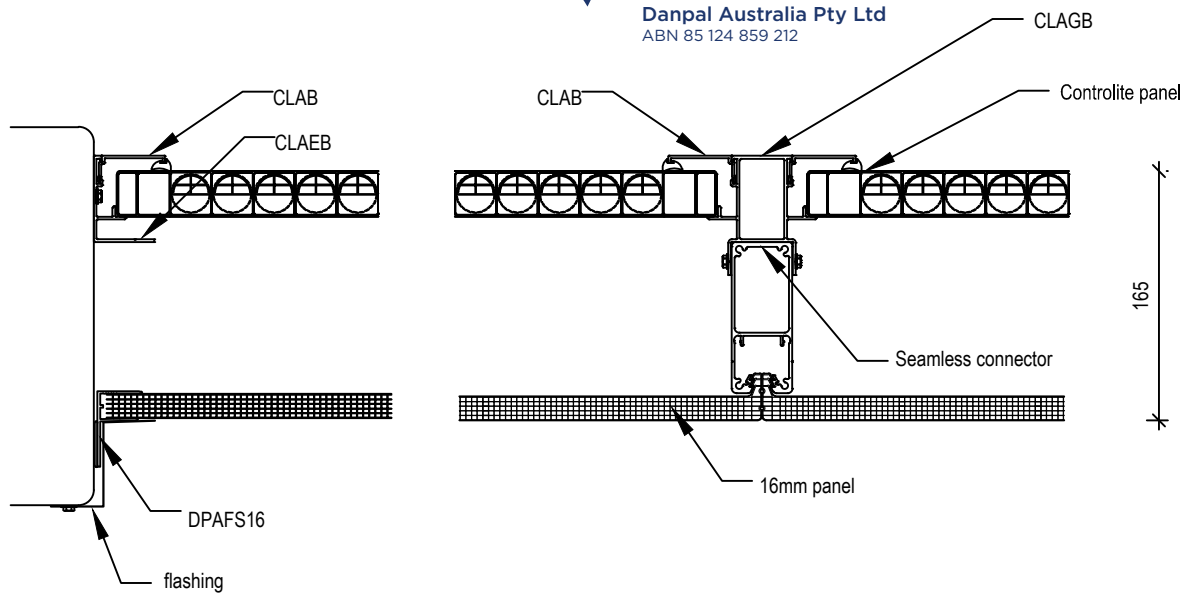

Purlin attachment

Fascia attachment

Gable infill detail

Wall detail

Edge detail

Option one - cut panel

Wall detail

Edge detail

Head detail

Gutter detail

Gable infill detail

Option one - cut panel

Option two - full panel

Ridge detail

Structural gutter

Head detail

- DPC - polycarbonate connector
- DPECC - polycarbonate connector end cap
- DPAEC - end cap to suit panel thickness
- DPAFS - F section to suit panel thickness
- DPBTB - truss bracket
- DPBFP - truss fish plate
- DPATB - truss bar
- DPATBS - truss box section

Internal connectors

Internal connectors

External connectors

External connectors

Seamless Facade

Controlite Facade

Option 1

Option 2