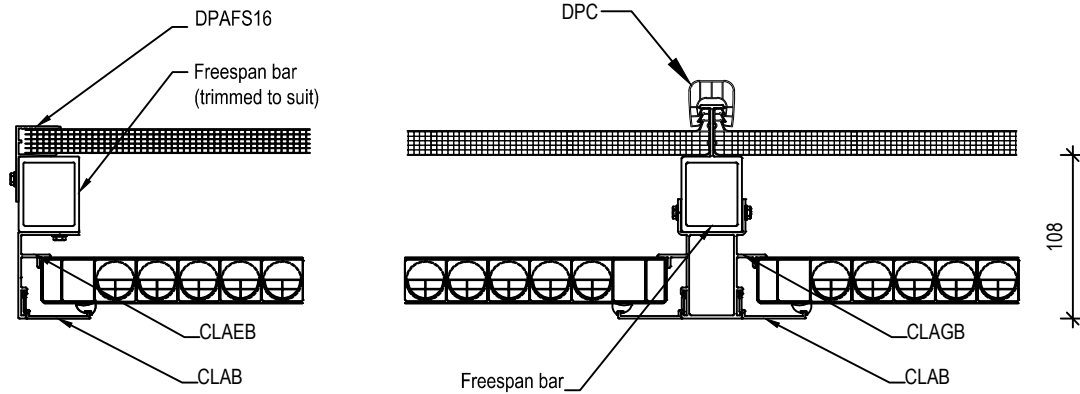

Purlin attachment

Fascia attachment

Gable infill detail

Wall detail

Edge detail

Option one - cut panel

Wall detail

Edge detail

Head detail

Gutter detail

Gable infill detail

Option one - cut panel

Option two - full panel

Ridge detail

Structural gutter

Head detail

Gutter detail

- DPC - polycarbonate connector
- DPECC - polycarbonate connector end cap
- DPAFS16 - 16mm F section
- DPAEC16 - 16mm pivot end cap
- DPALPR - lower pivot for roofs
- DPBS - saddle bracket
- CLAGB - Controllite glazing bar
- CLAEB - Controllite edge bear
- CLAB - Controllite bead and gasket
- CLAMC - Controllite mechanism cover

- DPC - polycarbonate connector
- DPECC - polycarbonate connector end cap
- DPAEC - end cap to suit panel thickness
- DPAFS - F section to suit panel thickness
- DPBTB - truss bracket
- DPBFP - truss fish plate
- DPATB - truss bar
- DPATBS - truss box section