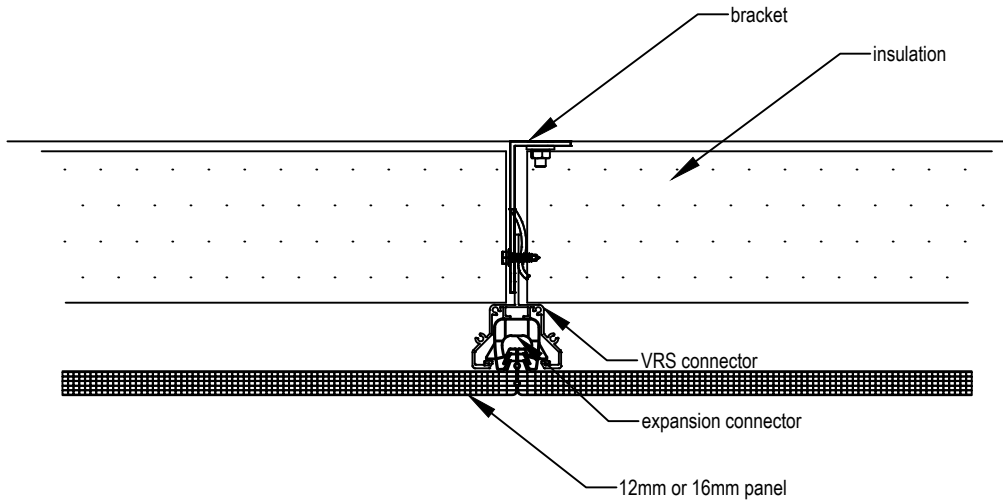

- DPC - polycarbonate connector
- DPECC - polycarbonate connector end cap
- DPAEC - end cap to suit panel thickness
- DPAFS - F section to suit panel thickness
- DPBTB - truss bracket
- DPBFP - truss fish plate
- DPATB - truss bar
- DPATBS - truss box section

Internal connectors

Internal connectors

External connectors

External connectors

Seamless Facade

Controlite Facade

Option 1

Option 2