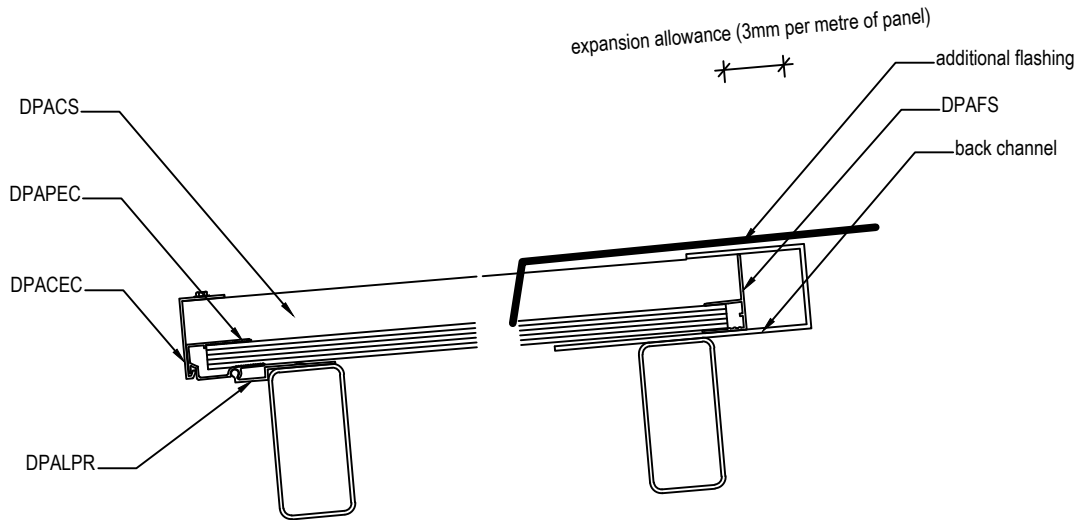

Purlin attachment

Fascia attachment

Gable infill detail

Wall detail

Edge detail

Option one - cut panel

Wall detail

Edge detail

Option two - full panel

Head detail

Gutter detail

Gable infill detail

Option one - cut panel

Option two - full panel

Ridge detail

Structural gutter

Head detail

Gutter detail

Gable infill detail

Option one - cut panel

Option two - full panel

Ridge detail

Structural gutter

Head detail

- DPC - polycarbonate connector
- DPECC - polycarbonate connector end cap
- DPAEC - end cap to suit panel thickness
- DPAFS - F section to suit panel thickness
- DPBTB - truss bracket
- DPBFP - truss fish plate
- DPATB - truss bar
- DPATBS - truss box section