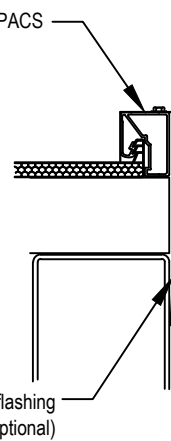

Purlin attachment

Fascia attachment

Gable infill detail

Wall detail

Edge detail

Option one - cut panel

Wall detail

Edge detail

Option two - full panel

Head detail

Gutter detail

Gable infill detail

Option one - cut panel

Option two - full panel

Ridge detail

Structural gutter

Head detail

Gutter detail

Gable infill detail

Option one - cut panel

Option two - full panel

Ridge detail

Structural gutter

Head detail

Gutter detail

- DPC - polycarbonate connector
- DPECC - polycarbonate connector end cap
- DPAFS16 - 16mm F section
- DPAEC16 - 16mm pivot end cap
- DPALPR - lower pivot for roofs
- DPBS - saddle bracket
- CLAGB - Controllite glazing bar
- CLAEB - Controllite edge bear
- CLAB - Controllite bead and gasket
- CLAMC - Controllite mechanism cover