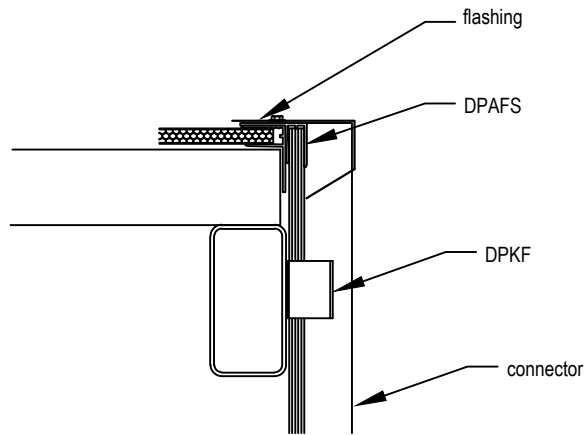

Purlin attachment

Fascia attachment

Gable infill detail

Wall detail

Edge detail

Option one - cut panel

Wall detail

Edge detail

Option two - full panel

Head detail

Gutter detail

Gable infill detail

Option one - cut panel

Option two - full panel

Ridge detail

Structural gutter

Head detail

Gutter detail

Gable infill detail

Option one - cut panel

Option two - full panel

Ridge detail

Structural gutter

Head detail

Gutter detail

- DPC - polycarbonate connector
- DPECC - polycarbonate connector end cap
- DPAFS16 - 16mm F section
- DPAEC16 - 16mm pivot end cap
- DPALPR - lower pivot for roofs
- DPBS - saddle bracket
- CLAGB - Controllite glazing bar
- CLAEB - Controllite edge bear
- CLAB - Controllite bead and gasket
- CLAMC - Controllite mechanism cover