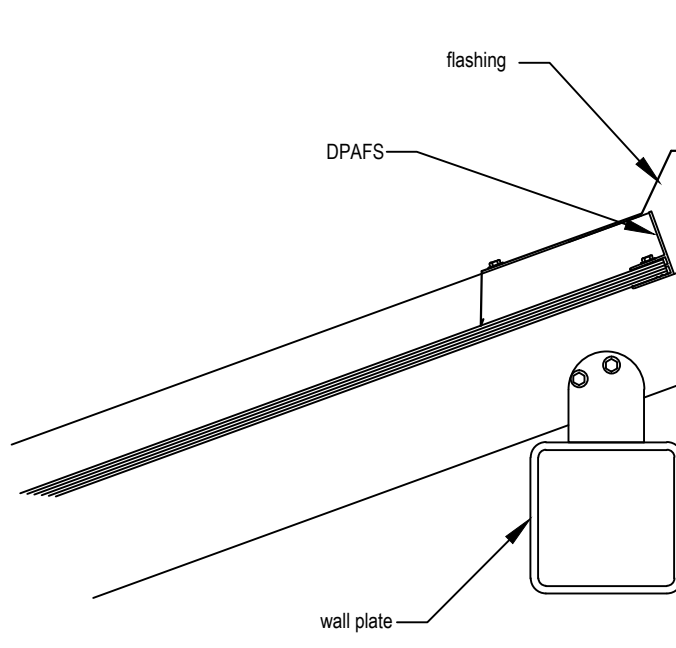

Purlin attachment

Fascia attachment

Gable infill detail

Wall detail

Edge detail

Option one - cut panel

Wall detail

Edge detail

Option two - full panel

Head detail

Gutter detail

Gable infill detail

Option one - cut panel

Option two - full panel

Ridge detail

Structural gutter

Head detail

Gutter detail

Gable infill detail

Option one - cut panel

Option two - full panel

Ridge detail

Structural gutter

Head detail

Gutter detail

- DPC - polycarbonate connector
- DPECC - polycarbonate connector end cap
- DPAFS16 - 16mm F section
- DPAEC16 - 16mm pivot end cap
- DPALPR - lower pivot for roofs
- DPBS - saddle bracket
- CLAGB - Controllite glazing bar
- CLAEB - Controllite edge bear
- CLAB - Controllite bead and gasket
- CLAMC - Controllite mechanism cover