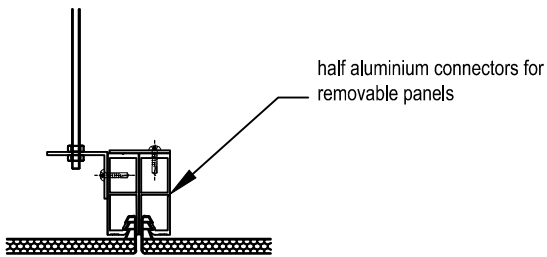

- DPC - polycarbonate connector
- DPECC - polycarbonate connector end cap
- DPAEC - end cap to suit panel thickness
- DPAFS - F section to suit panel thickness
- DPBTB - truss bracket
- DPBFP - truss fish plate
- DPATB - truss bar
- DPATBS - truss box section

Internal connectors

Internal connectors

External connectors

External connectors

Seamless Facade

Controlite Facade

Option 1

Option 2