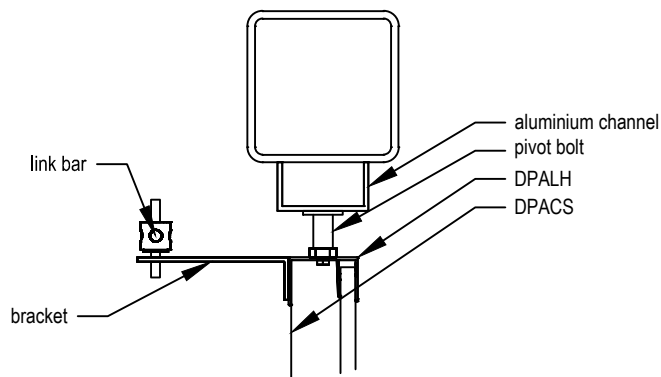

- DPC - polycarbonate connector
- DPECC - polycarbonate connector end cap
- DPAEC - end cap to suit panel thickness
- DPAFS - F section to suit panel thickness
- DPBTB - truss bracket
- DPBFP - truss fish plate
- DPATB - truss bar
- DPATBS - truss box section

Internal connectors

Internal connectors

External connectors

External connectors

Seamless Facade

Controlite Facade

Option 1

Option 2